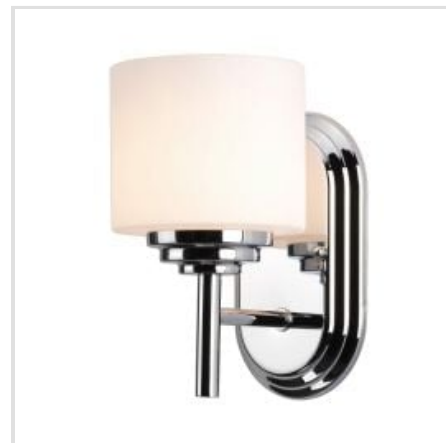

GENERATION LIGHTING (FEISS) | MALIBU

The Malibu collection is suitable for interiors classic to modern. They feature crisp opal-etched glass drum shades supported by a stepped frame. The frame's shiny Polished Chrome finish accentuates the stepped details. IP44 rated.

BRAND

Generation Lighting
(Feiss)

GUARANTEE

General 2 Year
Guarantee

FE-MALIBU1-BATH-BB

Malibu 1 Light Wall Light - Brushed Brass

FE-MALIBU1-BATH-PB

Malibu 1 Light Wall Light - Polished Brass

FE-MALIBU1-BATH

Malibu 1 Light Wall Light - Polished Chrome

FE-MALIBU-F-BATH-BB

Malibu 2 Light Flush - Brushed Brass

FE-MALIBU-F-BATH-PB

Malibu 2 Light Flush - Polished Brass

Elstead Lighting

Elstead Lighting
Elstead House
Mill Lane
Alton, GU34 2QJ,
United Kingdom