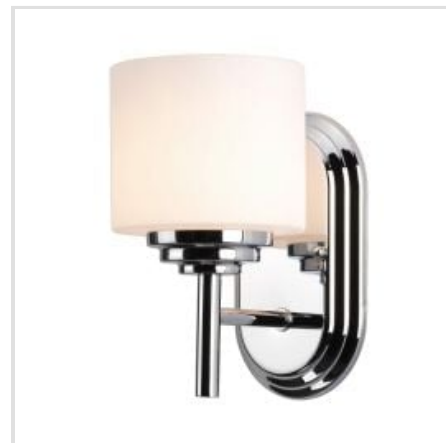

GENERATION LIGHTING (FEISS) | MALIBU

The Malibu flush ceiling light, is suitable for interiors classic to modern. Featuring crisp opal-etched glass drum shades supported by a stepped frame. The frame's Brushed brass finish accentuates the stepped details. IP44 rated.

BRAND

Generation Lighting
(Feiss)

GUARANTEE

General 2 Year
Guarantee

FE-MALIBU1-BATH-BB

Malibu 1 Light Wall Light - Brushed Brass

FE-MALIBU1-BATH-PB

Malibu 1 Light Wall Light - Polished Brass

FE-MALIBU1-BATH

Malibu 1 Light Wall Light - Polished Chrome

FE-MALIBU-F-BATH-PB

Malibu 2 Light Flush - Polished Brass

FE-MALIBU-F-BATH

Malibu 2 Light Flush - Polished Chrome

Elstead Lighting

Elstead Lighting
Elstead House
Mill Lane
Alton, GU34 2QJ,
United Kingdom