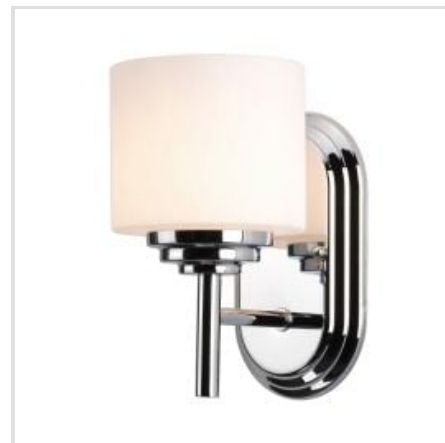

GENERATION LIGHTING (FEISS) | MALIBU

The Malibu flush ceiling light, is suitable for interiors classic to modern. Featuring crisp opal-etched glass drum shades supported by a stepped frame. The frame's Polished brass finish accentuates the stepped details. IP44 rated.

BRAND

Generation Lighting
(Feiss)

GUARANTEE

General 2 Year
Guarantee

FE-MALIBU1-BATH-BB

Malibu 1 Light Wall Light - Brushed
Brass

FE-MALIBU1-BATH-PB

Malibu 1 Light Wall Light - Polished
Brass

FE-MALIBU1-BATH

Malibu 1 Light Wall Light - Polished
Chrome

FE-MALIBU-F-BATH-BB

Malibu 2 Light Flush - Brushed Brass

FE-MALIBU-F-BATH

Malibu 2 Light Flush - Polished Chrome

Elstead Lighting

Elstead Lighting
Elstead House
Mill Lane
Alton, GU34 2QJ,
United Kingdom