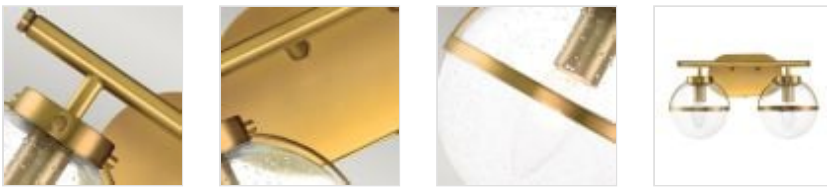

**HK-HOLLIS2-C-HB-BATH**

Hollis 2 Light Wall Light - Heritage Brass, Steel, Clear Seeded Glass

DETAILS	
BRAND	Hinkley
FAMILY	Hollis
SUITABLE LOCATION	Interior / Bathroom
GUARANTEE	General 2 Year Guarantee
IP RATING	IP44
FINISH	Heritage Brass
FITTING HEIGHT	230mm
DIAMETER	381mm
WIDTH	381mm
PROJECTION/DEPTH	193mm
POWER SOURCE	Mains Voltage
VOLTAGE	220-240v 50hz
MAXIMUM WATTAGE	40W
NUMBER OF LAMPS	2
SOCKET	E14
INTEGRATED LED	No
CLASS	Class I
BUILD MATERIALS	Steel, Clear Seeded Glass
DIMMABLE FITTING	Compatible With Dimmable Lamps
PRODUCT WEIGHT	1.7kg
BOX DIMENSIONS	44.5 X 22.9 X 38.7cm
BOX WEIGHT	2.51 Kg

**PRODUCT DETAILS**

The Hollis 2Lt Wall Light is reflective of the Art Deco inspired lights of the 1920's. Finished in Heritage Brass and made from Steel with Clear seeded Glass. IP44 rated.

**Elstead Lighting**