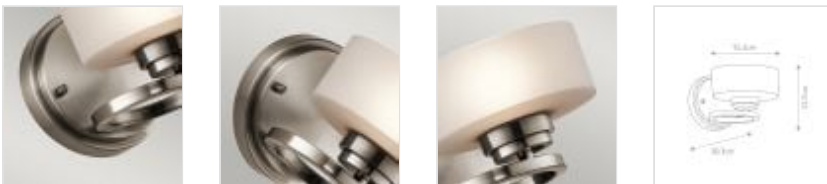

**KL-ALEEKA1****Aleeka 1 Light Wall Light - Classic Pewter**

DETAILS	
<b>BRAND</b>	Kichler
<b>FAMILY</b>	Aleeka
<b>SUITABLE LOCATION</b>	Interior
<b>GUARANTEE</b>	General 2 Year Guarantee
<b>FINISH</b>	Classic Pewter
<b>FITTING HEIGHT</b>	127mm
<b>WIDTH</b>	152mm
<b>PROJECTION/DEPTH</b>	203mm
<b>POWER SOURCE</b>	Mains Voltage
<b>VOLTAGE</b>	220-240v 50hz
<b>MAXIMUM WATTAGE</b>	3W LED
<b>NUMBER OF LAMPS</b>	1
<b>SOCKET</b>	G9
<b>INTEGRATED LED</b>	No
<b>LED LUMENS</b>	300Lm
<b>LED COLOUR TEMP</b>	3000k
<b>CLASS</b>	Class I
<b>BUILD MATERIALS</b>	Steel, Opal Glass
<b>HOURS</b>	25000
<b>DIMMABLE FITTING</b>	Compatible With Dimmable Lamps
<b>PRODUCT WEIGHT</b>	0.46kg
<b>BOX DIMENSIONS</b>	23 X 23 X 35cm
<b>BOX WEIGHT</b>	0.51 Kg

**PRODUCT DETAILS**

The LED Aleeka collection uses celestial inspiration to create its own gravitational force. Oval globes seem to float almost weightlessly on top, and the Classic Pewter finish delivers the final soft contemporary touch.