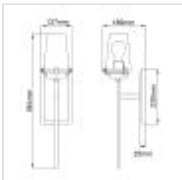

**KL-ALTON1-BATH-BB**

Alton 1 Light Wall Light - Brushed Brass

DETAILS	
BRAND	Kichler
FAMILY	Alton
SUITABLE LOCATION	Interior / Bathroom
GUARANTEE	General 2 Year Guarantee
IP RATING	IP44
FINISH	Brushed Brass
FITTING HEIGHT	561mm
WIDTH	127mm
PROJECTION/DEPTH	189mm
POWER SOURCE	Mains Voltage
VOLTAGE	220-240v 50hz
MAXIMUM WATTAGE	40W
NUMBER OF LAMPS	1
SOCKET	E27
INTEGRATED LED	No
CLASS	Class I
BUILD MATERIALS	Steel, Clear Seeded Glass
DIMMABLE FITTING	Compatible With Dimmable Lamps
PRODUCT WEIGHT	1.75kg
BOX DIMENSIONS	49.53 X 26.7 X 22.9cm
BOX WEIGHT	1.94 Kg

**PRODUCT DETAILS**

The Alton wall light combines industrial-era detailing and soft modern style. The height of this tall wall light makes an impressive statement while its nuts and bolt hardware accents create a look that works in both traditional or modern bathrooms. IP44 and available in a Brushed Brass finish.