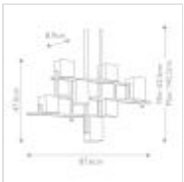

KL-CITY-LIGHTS7B

City Lights 7 Light Linear Chandelier - Classic Pewter

DETAILS

BRAND	Kichler
FAMILY	City Lights
SUITABLE LOCATION	Interior
GUARANTEE	General 2 Year Guarantee
FINISH	Classic Pewter
FITTING HEIGHT	470mm
WIDTH	876mm
PROJECTION/DEPTH	89mm
MINIMUM DROP	635mm
MAXIMUM DROP	1422mm
POWER SOURCE	Mains Voltage
VOLTAGE	220-240v 50hz
MAXIMUM WATTAGE	3W LED
NUMBER OF LAMPS	7
SOCKET	G9
INTEGRATED LED	No
LED LUMENS	300Lm Each
LED COLOUR TEMP	3000k
RODS SUPPLIED	4 X 150mm And 4 X 300mm Rods
CLASS	Class I
BUILD MATERIALS	Steel, Opal Glass
HOURS	25000
DIMMABLE FITTING	Compatible With Dimmable Lamps
PRODUCT WEIGHT	6.41kg
BOX DIMENSIONS	96 X 48 X 17.5cm
BOX WEIGHT	7.12 Kg