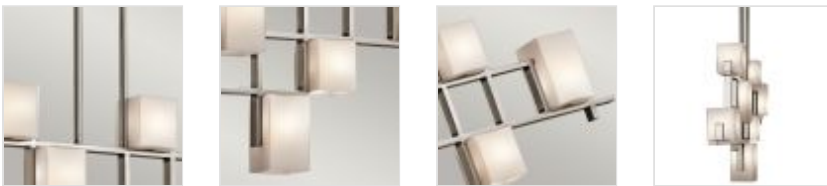

KL-CITY-LIGHTS7B

City Lights 7 Light Linear Chandelier - Classic Pewter

DETAILS

BRAND	Kichler
FAMILY	City Lights
SUITABLE LOCATION	Interior
GUARANTEE	General 2 Year Guarantee
FINISH	Classic Pewter
FITTING HEIGHT	470mm
WIDTH	876mm
PROJECTION/DEPTH	89mm
MINIMUM DROP	635mm
MAXIMUM DROP	1422mm
POWER SOURCE	Mains Voltage
VOLTAGE	220-240v 50hz
MAXIMUM WATTAGE	3W LED
NUMBER OF LAMPS	7
SOCKET	G9
INTEGRATED LED	No
LED LUMENS	300Lm Each
LED COLOUR TEMP	3000k
RODS SUPPLIED	4 X 150mm And 4 X 300mm Rods
CLASS	Class I
BUILD MATERIALS	Steel, Opal Glass
HOURS	25000
DIMMABLE FITTING	Compatible With Dimmable Lamps
PRODUCT WEIGHT	6.41kg
BOX DIMENSIONS	96 X 48 X 17.5cm
BOX WEIGHT	7.12 Kg

**PRODUCT DETAILS**

The LED City Lights collection features strategically placed horizontal and vertical lines. Each light, whether the wall sconce or one of the chandeliers is truly a work of

art. It brings a modern city style to a modern home.