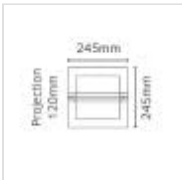

BERN-E27-BLK-C

Bern 1 Light Wall Lantern - Black With Clear Glass

DETAILS	
BRAND	Norlys
FAMILY	Bern
SUITABLE LOCATION	Exterior
GUARANTEE	5 Year Warranty Against Severe Corrosion
IP RATING	IP54
FINISH	Black
FITTING HEIGHT	245mm
WIDTH	245mm
PROJECTION/DEPTH	120mm
POWER SOURCE	Mains Voltage
VOLTAGE	220-240v 50hz
MAXIMUM WATTAGE	60W
NUMBER OF LAMPS	1
SOCKET	E27
INTEGRATED LED	No
CLASS	Class I
BUILD MATERIALS	Powder-Coated Galvanised Steel, Cast Aluminium, Clear Glass
DIMMABLE FITTING	Compatible With Dimmable Lamps
PRODUCT WEIGHT	3.26kg
BOX DIMENSIONS	27 X 28 X 29cm
BOX WEIGHT	3.62 Kg

PRODUCT DETAILS

The Bern Art Deco style frosted glass outdoor wall lantern, with a square shaped wall mount and central bars creating a soft glow surrounding the wall light. Square fascia and two bars curving around the frosted glass lens. A perfect choice for the Art Deco themed home. A quality IP54 rated outdoor lighting produced by Norlys. Made from galvanised steel and powder coated in black.

Elstead Lighting

Elstead Lighting
Elstead House
Mill Lane
Alton, GU34 2QJ,
United Kingdom

Phone

+44 (0) 1420 82377

Email

enquiries@elsteadlighting.com