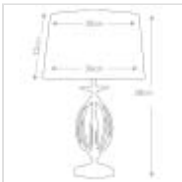

DETAILS	
BRAND	Elstead Lighting
FAMILY	Aegean
SUITABLE LOCATION	Interior
GUARANTEE	General 2 Year Guarantee
FINISH	Aged Brass
FITTING HEIGHT	580mm
DIAMETER	360mm
WIDTH	360mm
POWER SOURCE	Plug
VOLTAGE	220-240v 50hz
MAXIMUM WATTAGE	60W
NUMBER OF LAMPS	1
SOCKET	E27
INTEGRATED LED	No
CLASS	Class I
BUILD MATERIALS	Steel, K9 Cut Glass, Polycotton Shade
SHADE MATERIAL	Soft Pleated Cotton
DIMMABLE FITTING	Compatible With Dimmable Smart Lamps
PRODUCT WEIGHT	3.6kg
BOX DIMENSIONS	43 X 42 X 60cm
BOX WEIGHT	4.00 Kg

PRODUCT DETAILS

The stylish Aegean portable table lamp features a hand forged scroll accented by a cut glass scone and is available in an Aged Brass finish.