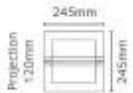

BERN-E27-S-S-F

Bern 1 Light Wall Lantern - Stainless Steel With Frosted Glass

| DETAILS | |
|-------------------|--|
| BRAND | Norlys |
| FAMILY | Bern |
| SUITABLE LOCATION | Exterior |
| GUARANTEE | 10 Year Warranty Against Structural Failure |
| IP RATING | IP54 |
| FINISH | Stainless Steel |
| FITTING HEIGHT | 245mm |
| WIDTH | 245mm |
| PROJECTION/DEPTH | 120mm |
| POWER SOURCE | Mains Voltage |
| VOLTAGE | 220-240v 50hz |
| MAXIMUM WATTAGE | 60W |
| NUMBER OF LAMPS | 1 |
| SOCKET | E27 |
| INTEGRATED LED | No |
| CLASS | Class I |
| BUILD MATERIALS | Stainless Steel, Cast Aluminium, Frosted Glass |
| DIMMABLE FITTING | Compatible With Dimmable Lamps |
| PRODUCT WEIGHT | 3.24kg |
| BOX DIMENSIONS | 27 X 28 X 29cm |
| BOX WEIGHT | 3.60 Kg |