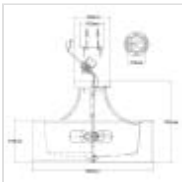

DETAILS	
BRAND	Kichler
FAMILY	Lacey
SUITABLE LOCATION	Interior
GUARANTEE	General 2 Year Guarantee
FINISH	Antique Pewter
FITTING HEIGHT	337mm
DIAMETER	508mm
WIDTH	508mm
POWER SOURCE	Mains Voltage
VOLTAGE	220-240v 50hz
MAXIMUM WATTAGE	60W
NUMBER OF LAMPS	4
SOCKET	E27
INTEGRATED LED	No
CLASS	Class I
BUILD MATERIALS	Steel, Etched Opal Glass, Organza Shades
DIMMABLE FITTING	Compatible With Dimmable Lamps
PRODUCT WEIGHT	6kg
BOX DIMENSIONS	57.5 X 57.5 X 29.5cm
BOX WEIGHT	6.67 Kg

PRODUCT DETAILS

The Lacey collection offers a beautiful contrast, melding the charm of Olde World style with clean modern-day materials. The Antique Pewter Finish enhances the bold, unadorned rounded-arm styling. They feature avant-garde double shades made of organza fabric with Opal inner glass.