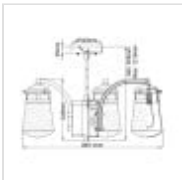

KL-LYNDON-5P-AZ
 Lyndon 5 Light Outdoor Chandelier -
 Architectural Bronze

DETAILS	
BRAND	Kichler
FAMILY	Lyndon
SUITABLE LOCATION	Exterior
GUARANTEE	3 Year Anti Corrosion Guarantee
IP RATING	IP44
FINISH	Architectural Bronze
FITTING HEIGHT	249mm
DIAMETER	611mm
WIDTH	611mm
MINIMUM DROP	305mm
MAXIMUM DROP	1219mm
POWER SOURCE	Mains Voltage
VOLTAGE	220-240v 50hz
MAXIMUM WATTAGE	60W
NUMBER OF LAMPS	5
SOCKET	E27
INTEGRATED LED	No
RODS SUPPLIED	2 X 152mm And 2 X 305mm Rods
CLASS	Class I
BUILD MATERIALS	Cast Aluminium, Seeded Glass
DIMMABLE FITTING	Compatible With Dimmable Lamps
PRODUCT WEIGHT	5.04kg
BOX DIMENSIONS	63 X 61 X 31.5cm
BOX WEIGHT	5.60 Kg