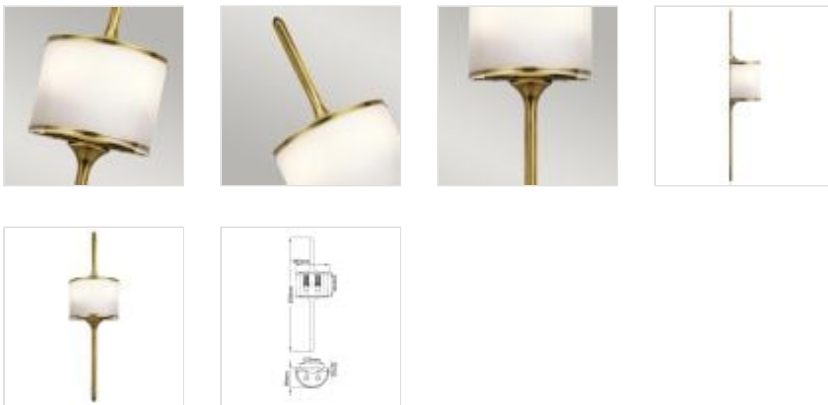

KL-MONA-S-NBR

Mona 2 Light Small Wall Light - Natural Brass

DETAILS	
BRAND	Kichler
FAMILY	Mona
SUITABLE LOCATION	Interior / Bathroom
GUARANTEE	General 2 Year Guarantee
IP RATING	IP44
FINISH	Natural Brass
FITTING HEIGHT	559mm
WIDTH	165mm
PROJECTION/DEPTH	98mm
POWER SOURCE	Mains Voltage
VOLTAGE	220-240v 50hz
MAXIMUM WATTAGE	3W LED
NUMBER OF LAMPS	2
SOCKET	G9
INTEGRATED LED	No
LED LUMENS	300Lm
LED COLOUR TEMP	3000k
CLASS	Class I
BUILD MATERIALS	Steel, Opal Glass
HOURS	25000
DIMMABLE FITTING	Compatible With Dimmable Lamps
PRODUCT WEIGHT	1.44kg
BOX DIMENSIONS	35 X 23 X 18.5cm
BOX WEIGHT	1.60 Kg

PRODUCT DETAILS

The Mid-Century inspired LED Mona collection features a delightful design that balances delicate lines with clean symmetrical geometry. This range is available in Classic Pewter, Polished Chrome, Polished Brass or Natural Brass. All fittings are IP44 rated and suitable for use in bathrooms. (G9 LED lamps included).