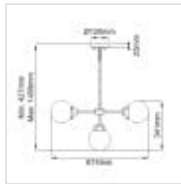

KULA5

Kula 5 Light Chandelier - Polished Nickel

DETAILS

BRAND	Elstead Lighting
FAMILY	Kula
SUITABLE LOCATION	Interior
GUARANTEE	General 2 Year Guarantee
FINISH	Polished Nickel
FITTING HEIGHT	341mm
DIAMETER	674mm
WIDTH	674mm
MINIMUM DROP	427mm
MAXIMUM DROP	1459mm
POWER SOURCE	Mains Voltage
VOLTAGE	220-240v 50hz
MAXIMUM WATTAGE	40W
NUMBER OF LAMPS	5
SOCKET	E14
INTEGRATED LED	No
RODS SUPPLIED	2 X 310mm & 2 X 157mm & 1 X 100mm Rods
CLASS	Class I
BUILD MATERIALS	Steel, Smoke Mirror Glass
DIMMABLE FITTING	Compatible With Dimmable Lamps
PRODUCT WEIGHT	4.05kg
BOX DIMENSIONS	53 X 44 X 32cm
BOX WEIGHT	4.50 Kg