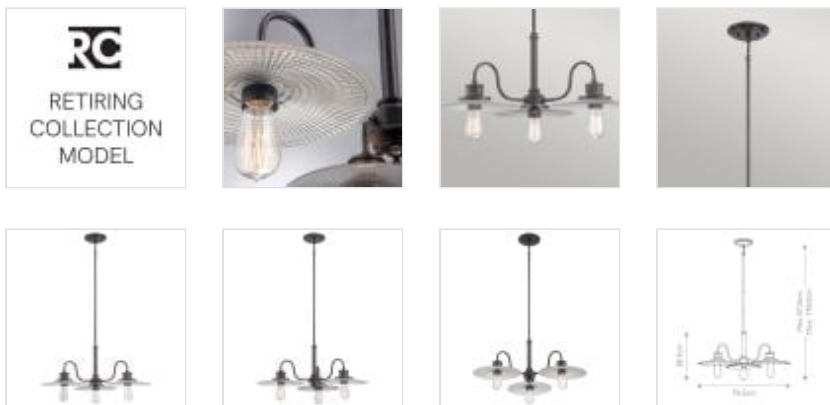

QZ-ADMIRAL-3P-IB

Admiral 3 Light Chandelier - Imperial Bronze

DETAILS	
BRAND	Quoizel
FAMILY	Admiral
SUITABLE LOCATION	Interior
GUARANTEE	General 2 Year Guarantee
FINISH	Imperial Bronze
FITTING HEIGHT	381mm
DIAMETER	762mm
POWER SOURCE	Mains Voltage
VOLTAGE	220-240v 50hz
MAXIMUM WATTAGE	60
NUMBER OF LAMPS	3
SOCKET	E27
INTEGRATED LED	No
RODS SUPPLIED	2 X 300mm & 2 X 150mm Rods
DIMMABLE FITTING	Compatible With Dimmable Lamps
PRODUCT WEIGHT	8.5kg
BOX DIMENSIONS	56 X 51 X 29.5cm
BOX WEIGHT	8.50 Kg

PRODUCT DETAILS

RETIRING COLLECTION MODEL - CHECK STOCK AVAILABILITY. Lighting reminiscent of the beaches and board-walks of the past, the Admiral collection is available in Antique Nickel and Imperial Bronze finishes. The Victorian Edison style bulb adds the perfect vintage touch and highlights the clear ribbed glass.