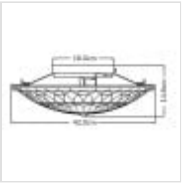

PRODUCT DETAILS

Elegant Tiffany style is a timeless staple of home decor. The West End Flush is hand assembled using the copper foil technique developed by Louis Comfort Tiffany. With an enormous variety of colours and patterns to choose from Quoizel Tiffany's have become more popular than ever.