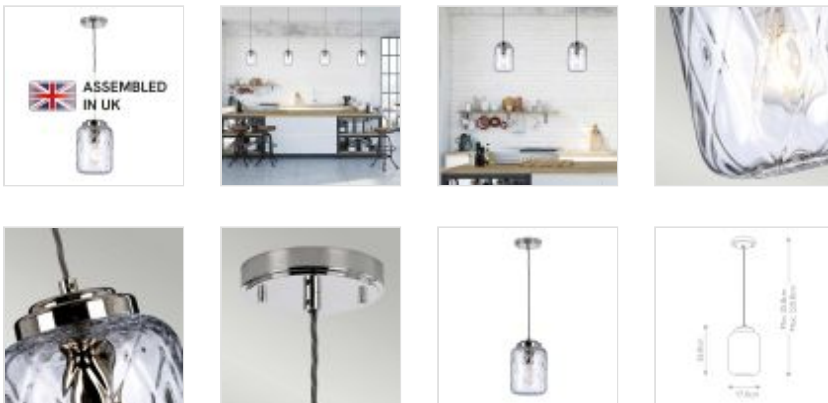

SOLA-P

Sola 1 Light Pendant - Polished Nickel, Clear Glass

DETAILS	
BRAND	Elstead Lighting
FAMILY	Sola
SUITABLE LOCATION	Interior
GUARANTEE	General 2 Year Guarantee
FINISH	Polished Nickel, Clear Glass
FITTING HEIGHT	268mm
DIAMETER	170mm
WIDTH	170mm
MINIMUM DROP	358mm
MAXIMUM DROP	2208mm
POWER SOURCE	Mains Voltage
VOLTAGE	220-240v 50hz
MAXIMUM WATTAGE	60W
NUMBER OF LAMPS	1
SOCKET	E27
INTEGRATED LED	No
CLASS	Class I
BUILD MATERIALS	Steel, Clear Glass
DIMMABLE FITTING	Compatible With Dimmable Lamps
PRODUCT WEIGHT	2.25kg
BOX DIMENSIONS	23 X 23 X 34cm
BOX WEIGHT	2.50 Kg

PRODUCT DETAILS

The elegant diamond patterned mouth-blown glass adds refined detail to this contemporary pendant. With striking polished nickel metalwork this monochrome pendant will suit most rooms and interior styles. Made in England.