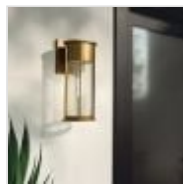

**KL-CAMILLO-M-PNBR**  
 Camillo 1lt Medium Wall Lantern - Painted  
 Natural Brass

DETAILS	
BRAND	Kichler
FAMILY	Camillo
SUITABLE LOCATION	Exterior
GUARANTEE	3 Year Anti Corrosion Guarantee
IP RATING	IP44
FINISH	Painted Natural Brass
FITTING HEIGHT	375mm
WIDTH	152mm
PROJECTION/DEPTH	191mm
POWER SOURCE	Mains Voltage
VOLTAGE	220-240v 50hz
MAXIMUM WATTAGE	60W
NUMBER OF LAMPS	1
SOCKET	E27
INTEGRATED LED	No
CLASS	Class I
BUILD MATERIALS	Aluminium, Clear Seeded Glass
DIMMABLE FITTING	Compatible With Dimmable Lamps
PRODUCT WEIGHT	2.5kg
BOX DIMENSIONS	25.5 X 21.5 X 51.5cm
BOX WEIGHT	2.80 Kg

**PRODUCT DETAILS**

Enhance your home's exterior with the Camillo™ 1 light wall light. Its vertical louvers

ensure it's always on. The painted natural brass finish adds warmth.

It's a luxury industrial style.