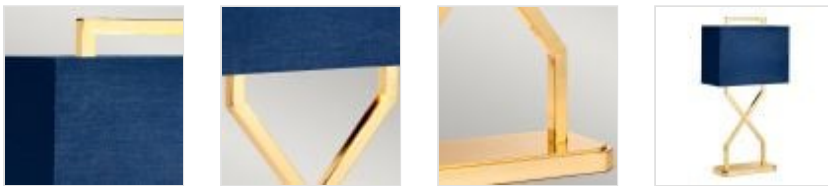

CROSS-TL

Cross Table Lamp - Polished Gold with Navy Blue Shade

DETAILS	
BRAND	Elstead Lighting
FAMILY	Cross
SUITABLE LOCATION	Interior
GUARANTEE	General 2 Year Guarantee
FINISH	Polished Gold
FITTING HEIGHT	678mm
DIAMETER	350mm
WIDTH	350mm
PROJECTION/DEPTH	170mm
POWER SOURCE	Plug
VOLTAGE	220-240v 50hz
MAXIMUM WATTAGE	60W
NUMBER OF LAMPS	1
SOCKET	E27
INTEGRATED LED	No
CLASS	Class I
BUILD MATERIALS	Steel, Polycotton
SHADE MATERIAL	Fabric With A Metallic Gold Lining
DIMMABLE FITTING	Compatible With Dimmable Smart Lamps
PRODUCT WEIGHT	5.36kg
BOX DIMENSIONS	83 X 40 X 22cm
BOX WEIGHT	5.95 Kg

PRODUCT DETAILS

This portable table lamp has a Polished Gold metal base complete with a Navy Blue oblong shade that has a Metallic Gold lining. LS383

Elstead Lighting

Elstead Lighting
Elstead House
Mill Lane
Alton, GU34 2QJ,
United Kingdom