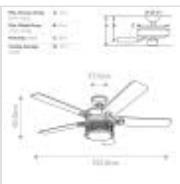

KLF-AHRENDALE-60-AVI

Ahrendale - 60in / 152cm Fan - Anvil Iron

DETAILS

BRAND	Kichler
SUITABLE LOCATION	Exterior
GUARANTEE	Limited Lifetime
IP RATING	IP44
FAN MOTOR SIZE	188mm X 20mm
FAN MOTOR TYPE	AC
FAN SPEEDS	3 Forward Speeds, Reverse & Motor Off
DOWNROD INCLUDED	1 X 114mm
BOX WEIGHT	16.10 Kg
FAN NOISE DBA	36.2

PRODUCT DETAILS

This 60 inch ceiling fan has the Anvil Iron Finish and an anvil mesh shade to add a timeworn charm over seating areas, in game rooms or anywhere you want a touch of industrial-inspired style.