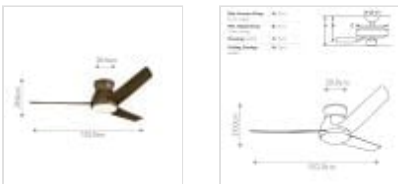

**KLF-ERIS-60-WN**  
Eris - 60in / 152cm Fan - Walnut

DETAILS	
<b>BRAND</b>	Kichler
<b>SUITABLE LOCATION</b>	Exterior
<b>GUARANTEE</b>	Limited Lifetime
<b>IP RATING</b>	IP44
<b>FAN MOTOR SIZE</b>	188mm X 20mm
<b>FAN MOTOR TYPE</b>	AC
<b>FAN SPEEDS</b>	3 Forward Speeds, Reverse & Motor Off
<b>DOWNROD INCLUDED</b>	Not Available
<b>BOX WEIGHT</b>	13.00 Kg
<b>FAN NOISE DBA</b>	36.2

**PRODUCT DETAILS**

Designed to nestle cleanly against the ceiling while still delivering a generous amount of airflow, Eris marries performance with style. Use inside or out – the sleek design, wet rating and 1,500-lumen dimmable light output bring room-filling light to a variety of gathering spaces, including open-air patios or decks.