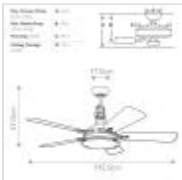

KLF-HATTERAS-BAY-56-BAB

Hatteras Bay - 56in / 142cm Fan - Burnished
Antique Brass

**DETAILS**

BRAND	Kichler
SUITABLE LOCATION	Exterior
GUARANTEE	Limited Lifetime
IP RATING	IP20
FAN MOTOR SIZE	172mm X 20mm
FAN MOTOR TYPE	AC
FAN SPEEDS	3 Forward Speeds, Reverse & Motor Off
DOWNROD INCLUDED	1 X 305mm
BOX WEIGHT	16.79 Kg
FAN NOISE DBA	47.1

**PRODUCT DETAILS**

The 56 inch Hatteras Bay ceiling fan has charming industrial-style details on its Burnished Antique Brass housing, including visible bolts and screws, as well as an era-accurate Fresnel glass shade. This throw-back design is complete with reversible blades offering an option of beautiful Poplar Burl or Elm Burl finishes.