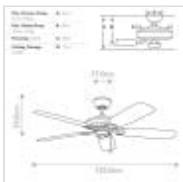

KLF-KEVLAR-60-WHT

Kevlar - 60in / 152cm Fan - Matte White

**DETAILS**

BRAND	Kichler
SUITABLE LOCATION	Exterior
GUARANTEE	Limited Lifetime
IP RATING	IP44
FAN MOTOR SIZE	188mm X 25mm
FAN MOTOR TYPE	AC
FAN SPEEDS	3 Forward Speeds And Manual Reverse
DOWNROD INCLUDED	1 X 114mm
BOX WEIGHT	14.22 Kg
FAN NOISE DBA	50.8

**PRODUCT DETAILS**

The 60 inch Kevlar ceiling fan is IP44 rated and is an ideal choice for larger outdoor porches and patios. Smart detailing on the motor housing increases the stylish appeal. It is made of a composite material that is corrosion-resistant to withstand harsh outdoor elements such as extreme heat, saltwater spray, intense cold and constant UV exposure.