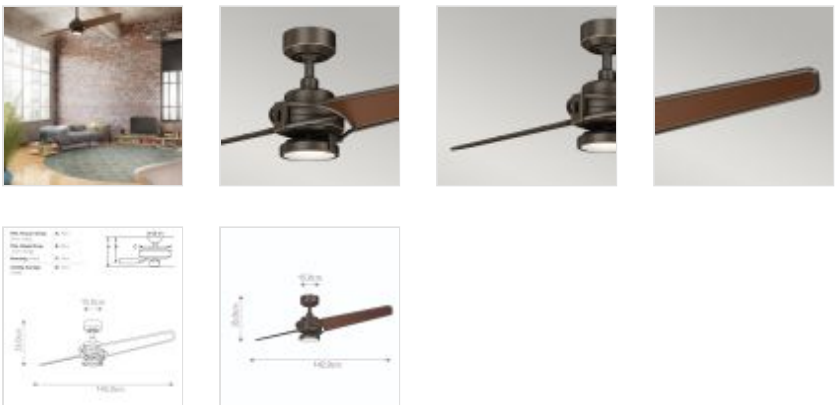

**KLF-XETY-56-OZ**

Xety - 56in / 142cm Fan - Olde Bronze

DETAILS	
BRAND	Kichler
SUITABLE LOCATION	Interior
GUARANTEE	Limited Lifetime
IP RATING	IP20
FAN MOTOR SIZE	188mm X 20mm
FAN MOTOR TYPE	AC
FAN SPEEDS	3 Forward Speeds, Reverse & Motor Off
DOWNROD INCLUDED	1 X 114mm
BOX WEIGHT	10.47 Kg
FAN NOISE DBA	39.5

**PRODUCT DETAILS**

Xety does more with less: the two innovative blades deliver air movement while the dimmable LED light brings brilliant illumination to a space. Authentic industrial hardware enhances the visual interest.