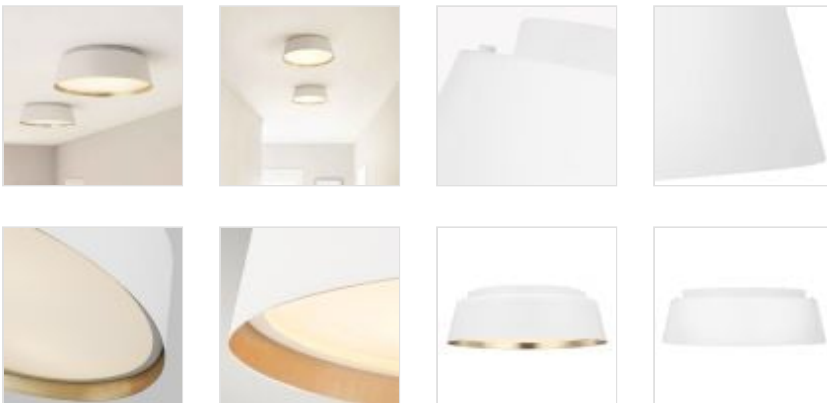

FE-ASHER-3F-WHT

Asher 3 Light Flush Light - Matte White & Gold

DETAILS	
BRAND	Generation Lighting (Feiss)
FAMILY	Asher
SUITABLE LOCATION	Interior
GUARANTEE	General 2 Year Guarantee
FINISH	Matte White & Gold
FITTING HEIGHT	119mm
DIAMETER	368mm
WIDTH	368mm
POWER SOURCE	Mains Voltage
VOLTAGE	220-240v
MAXIMUM WATTAGE	60W
NUMBER OF LAMPS	3
SOCKET	E14
INTEGRATED LED	No
CLASS	Class I
BUILD MATERIALS	Steel, Opal Glass
DIMMABLE FITTING	Compatible With Dimmable Lamps
PRODUCT WEIGHT	3.77kg
BOX DIMENSIONS	44 X 44 X 23cm
BOX WEIGHT	4.19 Kg

**PRODUCT DETAILS**

The Asher is contemporary with time-honored appeal in a low profile, yet large-scale silhouette that exudes understated elegance. Available in either a Midnight Black or Matte White exterior finish, both versions utilise an artisanal, hand-applied treatment of real gold leaf that lines the interior of the shade while a silk screen glass diffuser softens the illumination.