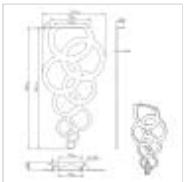

**dl-rndfin-ab**  
Rndfin Aged Brass finial

DETAILS	
BRAND	Elstead Lighting
FAMILY	Aged Brass
SUITABLE LOCATION	Interior
GUARANTEE	General 2 Year Guarantee
FINISH	Aged Brass
FITTING HEIGHT	300mm
WIDTH	154mm
PROJECTION/DEPTH	20mm
INTEGRATED LED	No
BOX WEIGHT	1.00 Kg

## PRODUCT DETAILS

Optional finials are available to add to the Cooper or Riley wall lights. They can be used both above and below the backplate. Standard finishes are Polished Chrome or Aged Brass. Silver/Gold patinated finish and Graphite are available on special order.