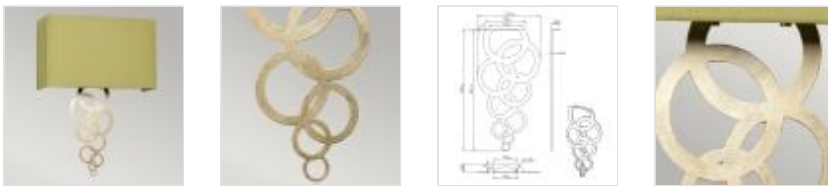

**dl-rndfin-sg**  
Rndfin Silver/Gold finial

DETAILS	
<b>BRAND</b>	Elstead Lighting
<b>FAMILY</b>	Silver/Gold
<b>SUITABLE LOCATION</b>	Interior
<b>GUARANTEE</b>	General 2 Year Guarantee
<b>FINISH</b>	Silver/Gold
<b>FITTING HEIGHT</b>	300mm
<b>WIDTH</b>	154mm
<b>PROJECTION/DEPTH</b>	20mm
<b>INTEGRATED LED</b>	No
<b>BOX WEIGHT</b>	1.00 Kg

## PRODUCT DETAILS

Optional finials are available to add to the Cooper or Riley wall lights. They can be used both above and below the backplate. Standard finishes are Polished Chrome or Aged Brass. Silver/Gold patinated finish and Graphite are available on special order.