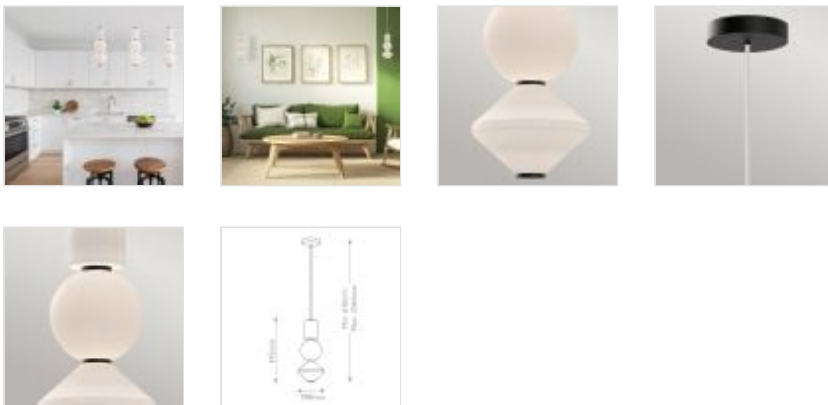

**ALM-BIJOU-P3-MB**  
 Bijou LED Pendant - Matte Black

DETAILS	
<b>BRAND</b>	Alora Mood
<b>FAMILY</b>	Bijou
<b>SUITABLE LOCATION</b>	Interior
<b>GUARANTEE</b>	General 2 Year Guarantee
<b>FINISH</b>	Matte Black
<b>FITTING HEIGHT</b>	493mm
<b>DIAMETER</b>	198mm
<b>WIDTH</b>	198mm
<b>MINIMUM DROP</b>	610mm
<b>MAXIMUM DROP</b>	2364mm
<b>POWER SOURCE</b>	Mains Voltage
<b>VOLTAGE</b>	220-240v 50hz
<b>MAXIMUM WATTAGE</b>	20W
<b>SOCKET</b>	Integrated LED
<b>INTEGRATED LED</b>	Yes
<b>LED LUMENS</b>	1060Lm
<b>LED COLOUR TEMP</b>	3000K
<b>CLASS</b>	Class I
<b>BUILD MATERIALS</b>	Steel, Aluminium, Opal Matte Glass
<b>SHADE MATERIAL</b>	Glass
<b>DIMMABLE FITTING</b>	Compatible With Dimmable Lamps
<b>PRODUCT WEIGHT</b>	1.7kg
<b>BOX DIMENSIONS</b>	59 X 29.5 X 28cm
<b>BOX WEIGHT</b>	2.60 Kg

**PRODUCT DETAILS**

Simple geometric elements come together in harmony to create the Bijou Collection. Inspired by dangling earrings and trendy beaded bracelets, this collection takes simple elements to an elegant level.