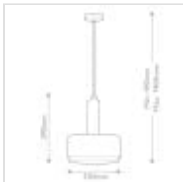

**HK-CEDRIC-P-M-BR**

Cedric Medium Pendant - Lacquered Brass

DETAILS	
BRAND	Hinkley
FAMILY	Cedric
SUITABLE LOCATION	Interior
GUARANTEE	General 2 Year Guarantee
FINISH	Lacquered Brass
FITTING HEIGHT	390mm
DIAMETER	330mm
WIDTH	330mm
MINIMUM DROP	490mm
MAXIMUM DROP	1404mm
POWER SOURCE	Mains Voltage
VOLTAGE	220-240v 50hz
MAXIMUM WATTAGE	60W
NUMBER OF LAMPS	2
SOCKET	E27
INTEGRATED LED	No
RODS SUPPLIED	2 X 152mm, 2 X 305mm Rods
CLASS	Class I
BUILD MATERIALS	Steel, Opal Glass
SHADE MATERIAL	Etched Opal Glass
DIMMABLE FITTING	Compatible With Dimmable Lamps
PRODUCT WEIGHT	5kg
BOX DIMENSIONS	38 X 33.5 X 38cm
BOX WEIGHT	6.00 Kg

**PRODUCT DETAILS**

Cedric effortlessly establishes a calm, cool and collected presence. Its sleek silhouette is sheathed in a lustrous finish. The robust light output, emanating through deluxe etched opal glass, ensures this Contemporary design delivers on style and substance.