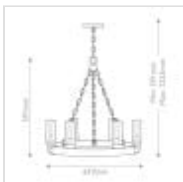

HK-SAWYER6-SQ
 Sawyer 6 Lt Exterior Chandelier - Sequoia wood effect with rust Iron accents & Clear seeded glass

DETAILS	
BRAND	Hinkley
FAMILY	Sawyer
SUITABLE LOCATION	Exterior
GUARANTEE	3 Year Anti-Corrosion Guarantee
IP RATING	IP44
FINISH	Sequoia Wood Effect With Rust Iron Accents & Clear Seeded Glass
FITTING HEIGHT	591mm
DIAMETER	610mm
WIDTH	610mm
MINIMUM DROP	591mm
MAXIMUM DROP	2225mm
POWER SOURCE	Mains Voltage
VOLTAGE	220-240v 50hz
MAXIMUM WATTAGE	40W
NUMBER OF LAMPS	6
SOCKET	E14
INTEGRATED LED	No
CLASS	Class I
BUILD MATERIALS	Steel, Clear Seeded Glass
SHADE MATERIAL	Seeded Glass
DIMMABLE FITTING	Compatible With Dimmable Lamps
PRODUCT WEIGHT	6.53kg
BOX DIMENSIONS	68 X 17 X 68cm
BOX WEIGHT	8.07 Kg