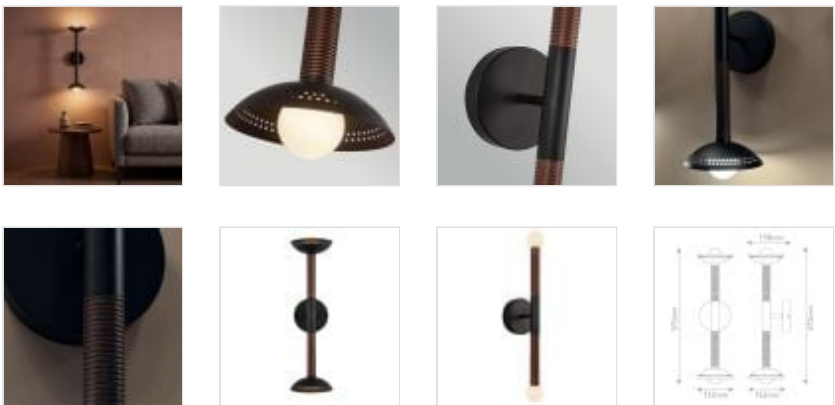

ALM-ARDEN-LED-2WB-MB
Arden 2 Light LED Wall Light

DETAILS	
BRAND	Alora Mood
FAMILY	ARDEN
SUITABLE LOCATION	Interior
GUARANTEE	General 2 Year Guarantee
FINISH	Matte Black, Walnut Wood Veneer
FITTING HEIGHT	572mm
DIAMETER	152mm
WIDTH	152mm
PROJECTION/DEPTH	178mm
POWER SOURCE	Mains Voltage
VOLTAGE	220-240v 50hz
MAXIMUM WATTAGE	13W
NUMBER OF LAMPS	1
SOCKET	Integrated LED
INTEGRATED LED	Yes
LED LUMENS	736
LED COLOUR TEMP	3000K
CLASS	Class 2
BUILD MATERIALS	Aluminium, Steel, Opal Glass
DIMMABLE FITTING	Dimmable
PRODUCT WEIGHT	0.86kg
BOX DIMENSIONS	54.5 X 18.5 X 20.5cm
BOX WEIGHT	1.52 Kg

PRODUCT DETAILS

Featuring ribbed details for added texture, Arden 2 light wall LED offers versatility with a decorative half shade or exposed opal glass globe for a minimalist mood. The black finish, accented by walnut wood veneer, brings a rustic or industrial charm to the design.