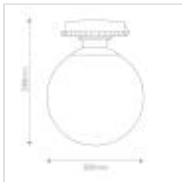

**ALM-OTIS-F-BG-OP**

Otis 1 Light Flush

**DETAILS**

<b>BRAND</b>	Alora Mood
<b>FAMILY</b>	OTIS
<b>SUITABLE LOCATION</b>	Interior
<b>GUARANTEE</b>	General 2 Year Guarantee
<b>IP RATING</b>	IP44
<b>FINISH</b>	Brushed Gold
<b>FITTING HEIGHT</b>	248mm
<b>DIAMETER</b>	200mm
<b>WIDTH</b>	200mm
<b>POWER SOURCE</b>	Mains Voltage
<b>VOLTAGE</b>	220-240v 50hz
<b>MAXIMUM WATTAGE</b>	40W
<b>NUMBER OF LAMPS</b>	1
<b>SOCKET</b>	E27
<b>INTEGRATED LED</b>	No
<b>CLASS</b>	Class I
<b>BUILD MATERIALS</b>	Steel, Shiny Opal Glass
<b>DIMMABLE FITTING</b>	Compatible With Dimmable Lamps
<b>PRODUCT WEIGHT</b>	0.82kg
<b>BOX DIMENSIONS</b>	39.5 X 25 X 29cm
<b>BOX WEIGHT</b>	1.20 Kg

**PRODUCT DETAILS**

Otis has a simple yet elegant look, it's like having a piece of vintage charm in your own home. The unique canopy details in brushed gold paired with a shiny opal glass make it feel like a treasure chest. Otis is IP44 rated making it also suitable for bathroom use.