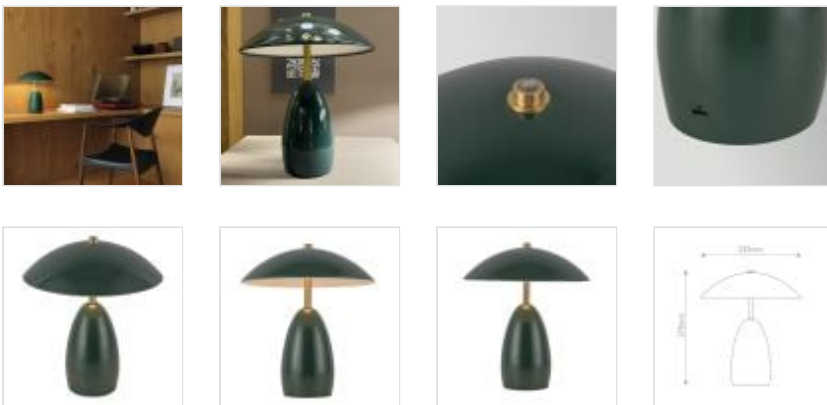

ALM-POPPY-TL-S-PG-LV**Poppy 12V LED Rechargeable Small Table Lamp**

DETAILS	
BRAND	Alora Mood
FAMILY	POPPY
SUITABLE LOCATION	Interior
GUARANTEE	General 2 Year Guarantee
FINISH	Pine Green
FITTING HEIGHT	270mm
DIAMETER	232mm
WIDTH	232mm
VOLTAGE	220-240v 50hz
MAXIMUM WATTAGE	3W LV
SOCKET	Integrated LED
INTEGRATED LED	Yes
LED LUMENS	112Lm
LED COLOUR TEMP	3000K
CLASS	Class 3
BUILD MATERIALS	Aluminium, Steel
SHADE MATERIAL	Steel
DIMMABLE FITTING	Dimmable
PRODUCT WEIGHT	1.2kg
BOX DIMENSIONS	35 X 31 X 32cm
BOX WEIGHT	1.60 Kg

**PRODUCT DETAILS**

The Poppy small table lamp is a vibrant Pine Green colour. It's simple yet elegant, and it will add a pop of style to any space. This is a low 12 voltage model, 3W (low voltage) Integrated LED with 112Lm and is dimmable. Battery charging time fully : 10.5hour. Maximum brightness(100%) : lamp last 6hour. Medium brightness(70%) : lamp last 8hour. Low brightness(30%) : lamp last 19hours.