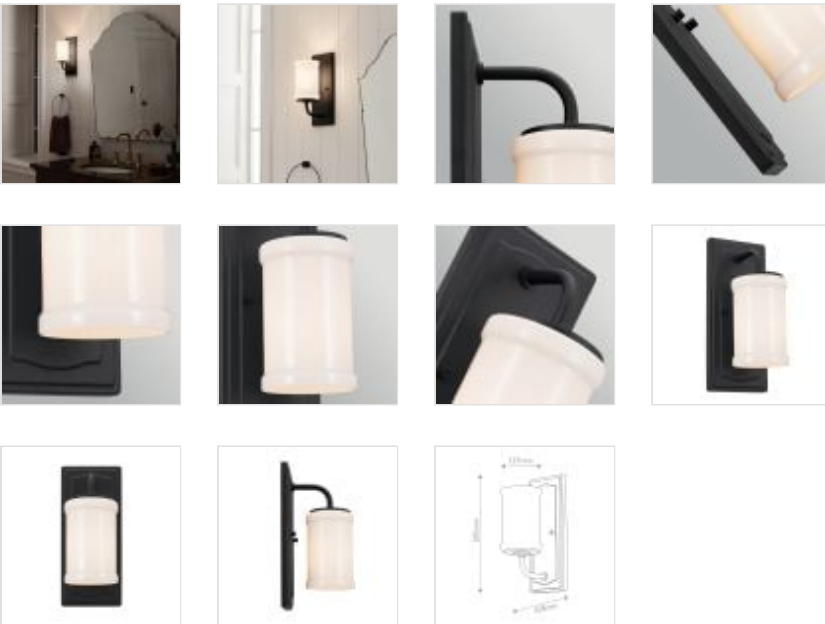

KL-VETIVENE1-BK**Vetivene 1 Light Wall Light****DETAILS**

BRAND	Kichler
FAMILY	Vetivene
SUITABLE LOCATION	Bathroom
GUARANTEE	General 2 Year Guarantee
IP RATING	IP44
FINISH	Black
FITTING HEIGHT	305mm
DIAMETER	127mm
WIDTH	127mm
PROJECTION/DEPTH	159mm
POWER SOURCE	Mains Voltage
VOLTAGE	220-240v 50hz
MAXIMUM WATTAGE	6W
NUMBER OF LAMPS	1
SOCKET	G9 LED
INTEGRATED LED	No
LED LUMENS	700Lm
LED COLOUR TEMP	3000K
CLASS	Class I
BUILD MATERIALS	Steel, Shiny Opal Glass
DIMMABLE FITTING	Compatible With Dimmable Lamps
PRODUCT WEIGHT	1.17kg
BOX DIMENSIONS	23 X 19.5 X 37cm
BOX WEIGHT	1.46 Kg

**PRODUCT DETAILS**

Warm and inviting, the Opal Glass of Vetivene's wall light glows against a refined Textured Black background. IP44 rated for bathroom use, these lights can be mounted facing up or down. Available: Aug. COMING SOON