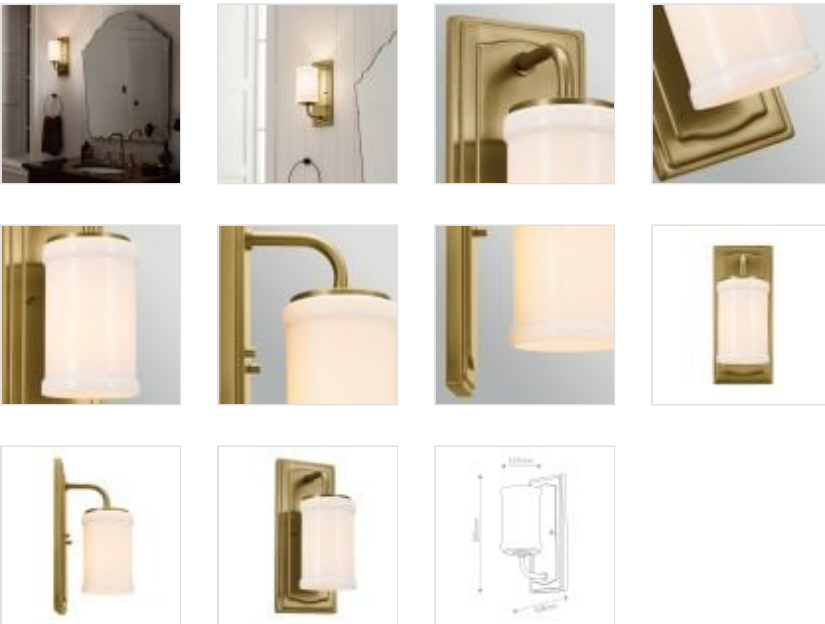

**KL-VETIVENE1-NBR****Vetivene 1 Light Wall Light****DETAILS**

<b>BRAND</b>	Kichler
<b>FAMILY</b>	Vetivene
<b>SUITABLE LOCATION</b>	Bathroom
<b>GUARANTEE</b>	General 2 Year Guarantee
<b>IP RATING</b>	IP44
<b>FINISH</b>	Natural Brass
<b>FITTING HEIGHT</b>	305mm
<b>DIAMETER</b>	127mm
<b>WIDTH</b>	127mm
<b>PROJECTION/DEPTH</b>	159mm
<b>POWER SOURCE</b>	Mains Voltage
<b>VOLTAGE</b>	220-240v 50hz
<b>MAXIMUM WATTAGE</b>	6W
<b>NUMBER OF LAMPS</b>	1
<b>SOCKET</b>	G9 LED
<b>INTEGRATED LED</b>	No
<b>LED LUMENS</b>	700Lm
<b>LED COLOUR TEMP</b>	3000K
<b>CLASS</b>	Class I
<b>BUILD MATERIALS</b>	Steel, Shiny Opal Glass
<b>DIMMABLE FITTING</b>	Compatible With Dimmable Lamps
<b>PRODUCT WEIGHT</b>	1.17kg
<b>BOX DIMENSIONS</b>	23 X 19.5 X 37cm
<b>BOX WEIGHT</b>	1.46 Kg

**PRODUCT DETAILS**

Warm and inviting, the Opal Glass of Vetivene's wall light glows against a refined Natural Brass background. IP44 rated for bathroom use, these lights can be mounted facing up or down. Available: September. COMING SOON