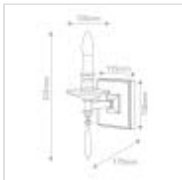

HB1-OB
Highbury 1 Lt Wall Light - Old Bronze

DETAILS	
BRAND	Elstead Lighting
FAMILY	Highbury
SUITABLE LOCATION	Interior
FINISH	Old Bronze
FITTING HEIGHT	205mm
WIDTH	120mm
PROJECTION/DEPTH	170mm
POWER SOURCE	Mains Voltage
VOLTAGE	220-240v 50hz
MAXIMUM WATTAGE	40W
NUMBER OF LAMPS	1
SOCKET	E14
INTEGRATED LED	No
CLASS	Class I
PRODUCT WEIGHT	1.0kg
BOX WEIGHT	1.35 Kg

PRODUCT DETAILS

The Highbury wall light takes its influence from the 1930's with a contemporary twist and is a heavy cast, made using the finest materials. Featuring a fine cut crystal drop and the fitting is finished in Old Bronze.