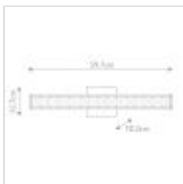

**FE-JESSIE-BATH****Jessie 1 Light LED Wall Light - Polished Chrome**

DETAILS	
<b>BRAND</b>	Generation Lighting (Feiss)
<b>FAMILY</b>	Jessie
<b>SUITABLE LOCATION</b>	Interior / Bathroom
<b>GUARANTEE</b>	General 2 Year Guarantee
<b>IP RATING</b>	IP44
<b>FINISH</b>	Polished Chrome
<b>FITTING HEIGHT</b>	127mm
<b>WIDTH</b>	597mm
<b>PROJECTION/DEPTH</b>	102mm
<b>VOLTAGE</b>	220-240v 50hz
<b>MAXIMUM WATTAGE</b>	20W
<b>NUMBER OF LAMPS</b>	1
<b>SOCKET</b>	Integrated LED
<b>INTEGRATED LED</b>	Yes
<b>LED LUMENS</b>	1800Lm
<b>LED COLOUR TEMP</b>	2700k
<b>CLASS</b>	Class I
<b>BUILD MATERIALS</b>	Steel
<b>DIMMABLE FITTING</b>	Not Dimmable
<b>PRODUCT WEIGHT</b>	2.52kg
<b>BOX DIMENSIONS</b>	22 X 22 X 71cm
<b>BOX WEIGHT</b>	2.80 Kg

**PRODUCT DETAILS**

Inspired by fine jewelry, the Jessie LED vanity light uses faceted crystals to enable dramatic reflection of light, softened by a white diffuser behind. IP44 rated for bathroom and can be mounted horizontally and vertically.