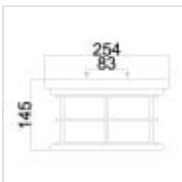

DETAILS	
BRAND	Generation Lighting (Feiss)
FAMILY	Lighthouse
SUITABLE LOCATION	Exterior
GUARANTEE	3 Year Anti Corrosion Guarantee
IP RATING	IP44
FINISH	Textured Black
FITTING HEIGHT	146mm
DIAMETER	254mm
WIDTH	254mm
POWER SOURCE	Mains Voltage
VOLTAGE	220-240v 50hz
MAXIMUM WATTAGE	40W
NUMBER OF LAMPS	2
SOCKET	E27
INTEGRATED LED	No
CLASS	Class I
BUILD MATERIALS	Aluminium, Clear Seeded Glass
DIMMABLE FITTING	Compatible With Dimmable Lamps
PRODUCT WEIGHT	2.3kg
BOX DIMENSIONS	31.8 X 31.8 X 19.1cm
BOX WEIGHT	2.97 Kg

PRODUCT DETAILS

The Lighthouse outdoor lighting collection is versatile with a nautical feel. Constructed of Aluminium and steel, it is finished in a Textured Black and has clear seeded glass.