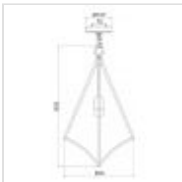

FE-NICO-P-M-BB**Nico 1 Light Medium Pendant - Burnished Brass**

DETAILS	
BRAND	Generation Lighting (Feiss)
FAMILY	Nico
SUITABLE LOCATION	Interior
GUARANTEE	General 2 Year Guarantee
FINISH	Burnished Brass
FITTING HEIGHT	603mm
DIAMETER	353mm
WIDTH	353mm
MINIMUM DROP	698mm
MAXIMUM DROP	2264mm
POWER SOURCE	Mains Voltage
VOLTAGE	220-240v 50hz
MAXIMUM WATTAGE	60W
NUMBER OF LAMPS	1
SOCKET	E27
INTEGRATED LED	No
CLASS	Class I
BUILD MATERIALS	Steel
DIMMABLE FITTING	Compatible With Dimmable Lamps
PRODUCT WEIGHT	2.5kg
BOX DIMENSIONS	33 X 33 X 66cm
BOX WEIGHT	4.81 Kg

**PRODUCT DETAILS**

The medium Nico pendant feature a cage profile with dramatic geometric flair. Clean lines seamlessly transition into curves, which all meet at a perfect point by using superior hand-welding techniques. The exposed bulbs are central to the design, so Edison-style LED bulbs are a perfect choice. Finished in Burnished Brass.