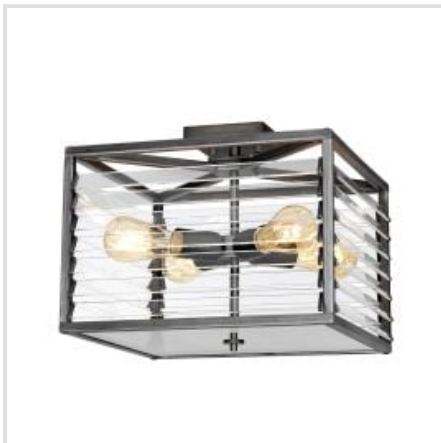

ELSTEAD LIGHTING | LOUVRE

The Louvre range's attention grabbing form materialises from the juxtaposition between the subtleness of its soft silver/brushed black finish and hard angular slats of clear glass. Filament style lamp bulbs finish the appearance, completing the gentle industrial aesthetic.

BRAND

Elstead Lighting

GUARANTEE

General 2 Year
Guarantee

LOUVRE-1P

Louvre 1 Light Pendant - Painted
Gunmetal

LOUVRE-4F

Louvre 4 Light Flush - Painted Gunmetal

LOUVRE-4P

Louvre 4 Light Pendant - Painted
Gunmetal

LOUVRE-6P

Louvre 6 Light Pendant - Painted
Gunmetal

Elstead Lighting

Elstead Lighting
Elstead House
Mill Lane
Alton, GU34 2QJ,
United Kingdom

Phone

+44 (0) 1420 82377