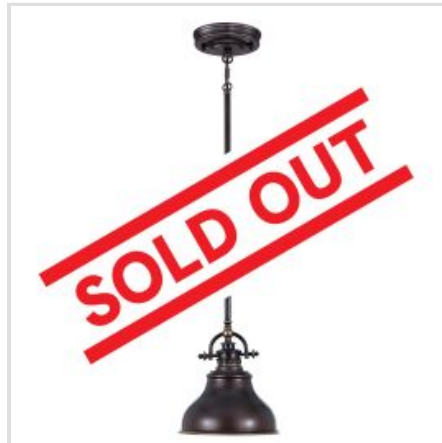

QUOIZEL | EMERY

Emery is a classic Americana metal pendant series which adds a nostalgic flair to any kitchen island or dinner table. The large 3 light island pendant is a statement piece and is available in an Imperial Silver finish. They include prismatic lens diffusers for a soft, even light.

BRAND

Quoizel

GUARANTEE

General 2 Year
Guarantee

QZ-EMERY-P-M-IS

Emery 1 Light Medium Pendant -
Imperial Silver

QZ-EMERY-P-M-PN

Emery 1 Light Medium Pendant -
Palladian Bronze

QZ-EMERY-P-M-WS

Emery 1 Light Medium Pendant -
Weathered Brass

QZ-EMERY-P-S-IS

Emery 1 Light Mini Pendant - Imperial
Silver

QZ-EMERY-P-S-PN

Emery 1 Light Mini Pendant - Palladian
Bronze

QZ-EMERY-P-S-WS

Emery 1 Light Mini Pendant - Weathered
Brass